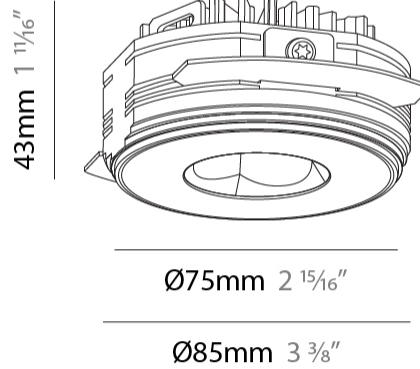

PHYSICAL

Shape: Round
Diameter (mm): 75
Diameter (in): 2 ¹⁵/₁₆
Height (mm): 43
Height (in): 1 ¹¹/₁₆
Ceiling Thickness (mm): 10 / 12.5 / 15 / 25
Ceiling Thickness (in): 3/8 or 1/2 or 9/16 or 1
Min. Recessing Depth (mm): 50
Min. Recessing Depth (in): 1 ¹⁵/₁₆
Light Distribution: Direct
Diffuser: Lens Pack - Spread Lens / Linear Spread Lens / Honeycomb Louver
Fixture Finish: SSR / BKV / CWI / CRY / HAB / UFT / ITA / RUA / FTG / MYG / LOD / PUS / FRO / FUP / KIA / POP / BLS / SPG / MEY / GOH / GUM / CHC / COM / ABZ / JAG / OBR / MOS / ROR
Fixture Material: Aluminum Die Cast
Cut-out Measurements: 86mm / 2 11/16" Diameter

ELECTRICAL

Lamp Type: LED (Zhaga Standard)
Input Wattage (W): 15
Total Output Wattage (W): 13.6
Dimming: Tri-Mode (Non-Dimming and Phase Dimming (120Vac only) and 0-10V Dimming)
Driver Included: No
Driver Location: Recessed Housing
Driver Type: Constant Current - Universal
Driver Class: Class 2
Input Voltage (V): 120 - 277
Constant Current (MA): 350

LED

Color Temperature (°K): 2700 / 3000 / 3500 / 4000
Max. Delivered Lumen (lm): 1464 / 1556 / 1630 / 1645
Nominal Lumen (lm): 1566 / 1665 / 1743 / 1759
CRI: >90 CRI
Lamp Life (hrs): 50000

OPTICAL

Reflector°: 60
Adjustability: Fixed

RATINGS AND CERTIFICATIONS

Certified By: Certified for North American Standards
IP rating: IP20