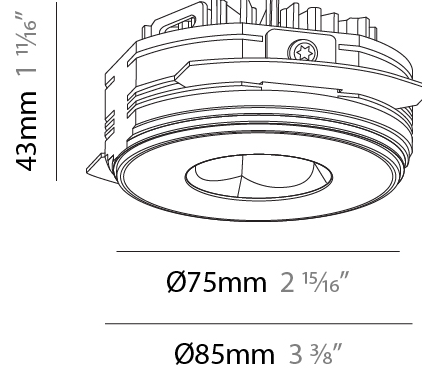

GENERAL

Series: Oiko Pro
Subseries: Oiko Pro Round
Brand: Prolicht
Division: Architectural
Mounting Type: Trimless
Mounting Location: Ceiling
Subcategory: Downlight

PHYSICAL

Shape: Round
Diameter (mm): 75
Diameter (in): 2 ¹⁵/₁₆
Height (mm): 43
Height (in): 1 ¹¹/₁₆
Ceiling Thickness (mm): 10 / 12.5 / 15 / 25
Ceiling Thickness (in): 3/8 or 1/2 or 9/16 or 1
Min. Recessing Depth (mm): 50
Min. Recessing Depth (in): 1 ¹⁵/₁₆
Light Distribution: Direct
Diffuser: Lens Pack - Spread Lens / Linear Spread Lens / Honeycomb Louver
Fixture Finish: SSR / BKV / CWI / CRY / HAB / UFT / ITA / RUA / FTG / MYG / LOD / PUS / FRO / FUP / KIA / POP / BLS / SPG / MEY / GOH / GUM / CHC / COM / ABZ / JAG / OBR / MOS / ROR
Fixture Material: Aluminum Die Cast
Cut-out Measurements: 86mm / 2 11/16" Diameter

ELECTRICAL

Lamp Type: LED (Zhaga Standard)
Input Wattage (W): 14
Total Output Wattage (W): 12.7
Dimming: Dali Dimming
Driver Included: No
Driver Location: Recessed Housing
Driver Type: Constant Current - Universal (120Vac only for DALI driver)
Driver Class: Class 2
Input Voltage (V): 120 - 277
Constant Current (MA): 700

LED

Color Temperature (°K): 2700-6500 Tunable White
Max. Delivered Lumen (lm): 1381
Nominal Lumen (lm): 1460
CRI: >90 CRI
Lamp Life (hrs): 50000
Special LEDs offerings: Tunable White

OPTICAL

Reflector°: 62
Adjustability: Fixed

RATINGS AND CERTIFICATIONS

Certified By: Certified for North American Standards
IP rating: IP20