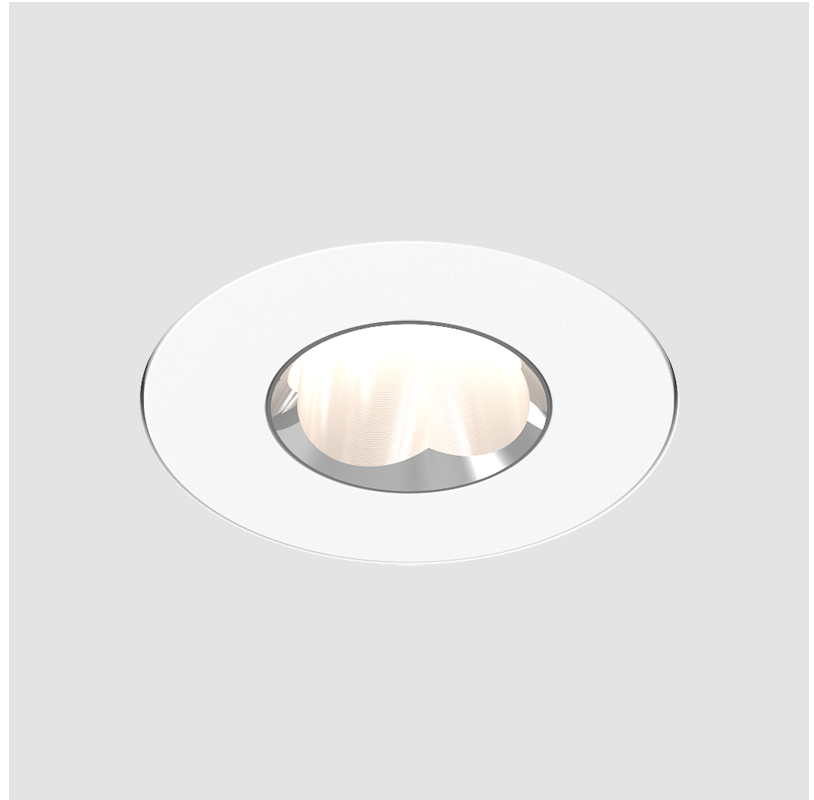

PHYSICAL

Shape: Round
Diameter (mm): 75
Diameter (in): 2 ¹⁵/₁₆
Height (mm): 43
Height (in): 1 ¹¹/₁₆
Ceiling Thickness (mm): 10 / 12.5 / 15 / 25
Ceiling Thickness (in): 3/8 or 1/2 or 9/16 or 1
Min. Recessing Depth (mm): 50
Min. Recessing Depth (in): 1 ¹⁵/₁₆
Light Distribution: Direct
Diffuser: Lens Pack - Spread Lens / Linear Spread Lens / Honeycomb Louver
Fixture Finish: SSR / BKV / CWI / CRY / HAB / UFT / ITA / RUA / FTG / MYG / LOD / PUS / FRO / FUP / KIA / POP / BLS / SPG / MEY / GOH / GUM / CHC / COM / ABZ / JAG / OBR / MOS / ROR
Fixture Material: Aluminum Die Cast
Cut-out Measurements: 86mm / 2 11/16" Diameter

ELECTRICAL

Lamp Type: LED (Zhaga Standard)
Input Wattage (W): 15
Total Output Wattage (W): 13.6
Dimming: Tri-Mode (Non-Dimming and Phase Dimming (120Vac only) and 0-10V Dimming)
Driver Included: No
Driver Location: Recessed Housing
Driver Type: Constant Current - Universal
Driver Class: Class 2
Input Voltage (V): 120 - 277
Constant Current (MA): 350

LED

Color Temperature (°K): 2700 / 3000 / 3500 / 4000
Max. Delivered Lumen (lm): 1464 / 1556 / 1630 / 1645
Nominal Lumen (lm): 1566 / 1665 / 1743 / 1759
CRI: >90 CRI
Lamp Life (hrs): 50000

OPTICAL

Reflector°: 60
Adjustability: Fixed

RATINGS AND CERTIFICATIONS

Certified By: Certified for North American Standards
IP rating: IP20